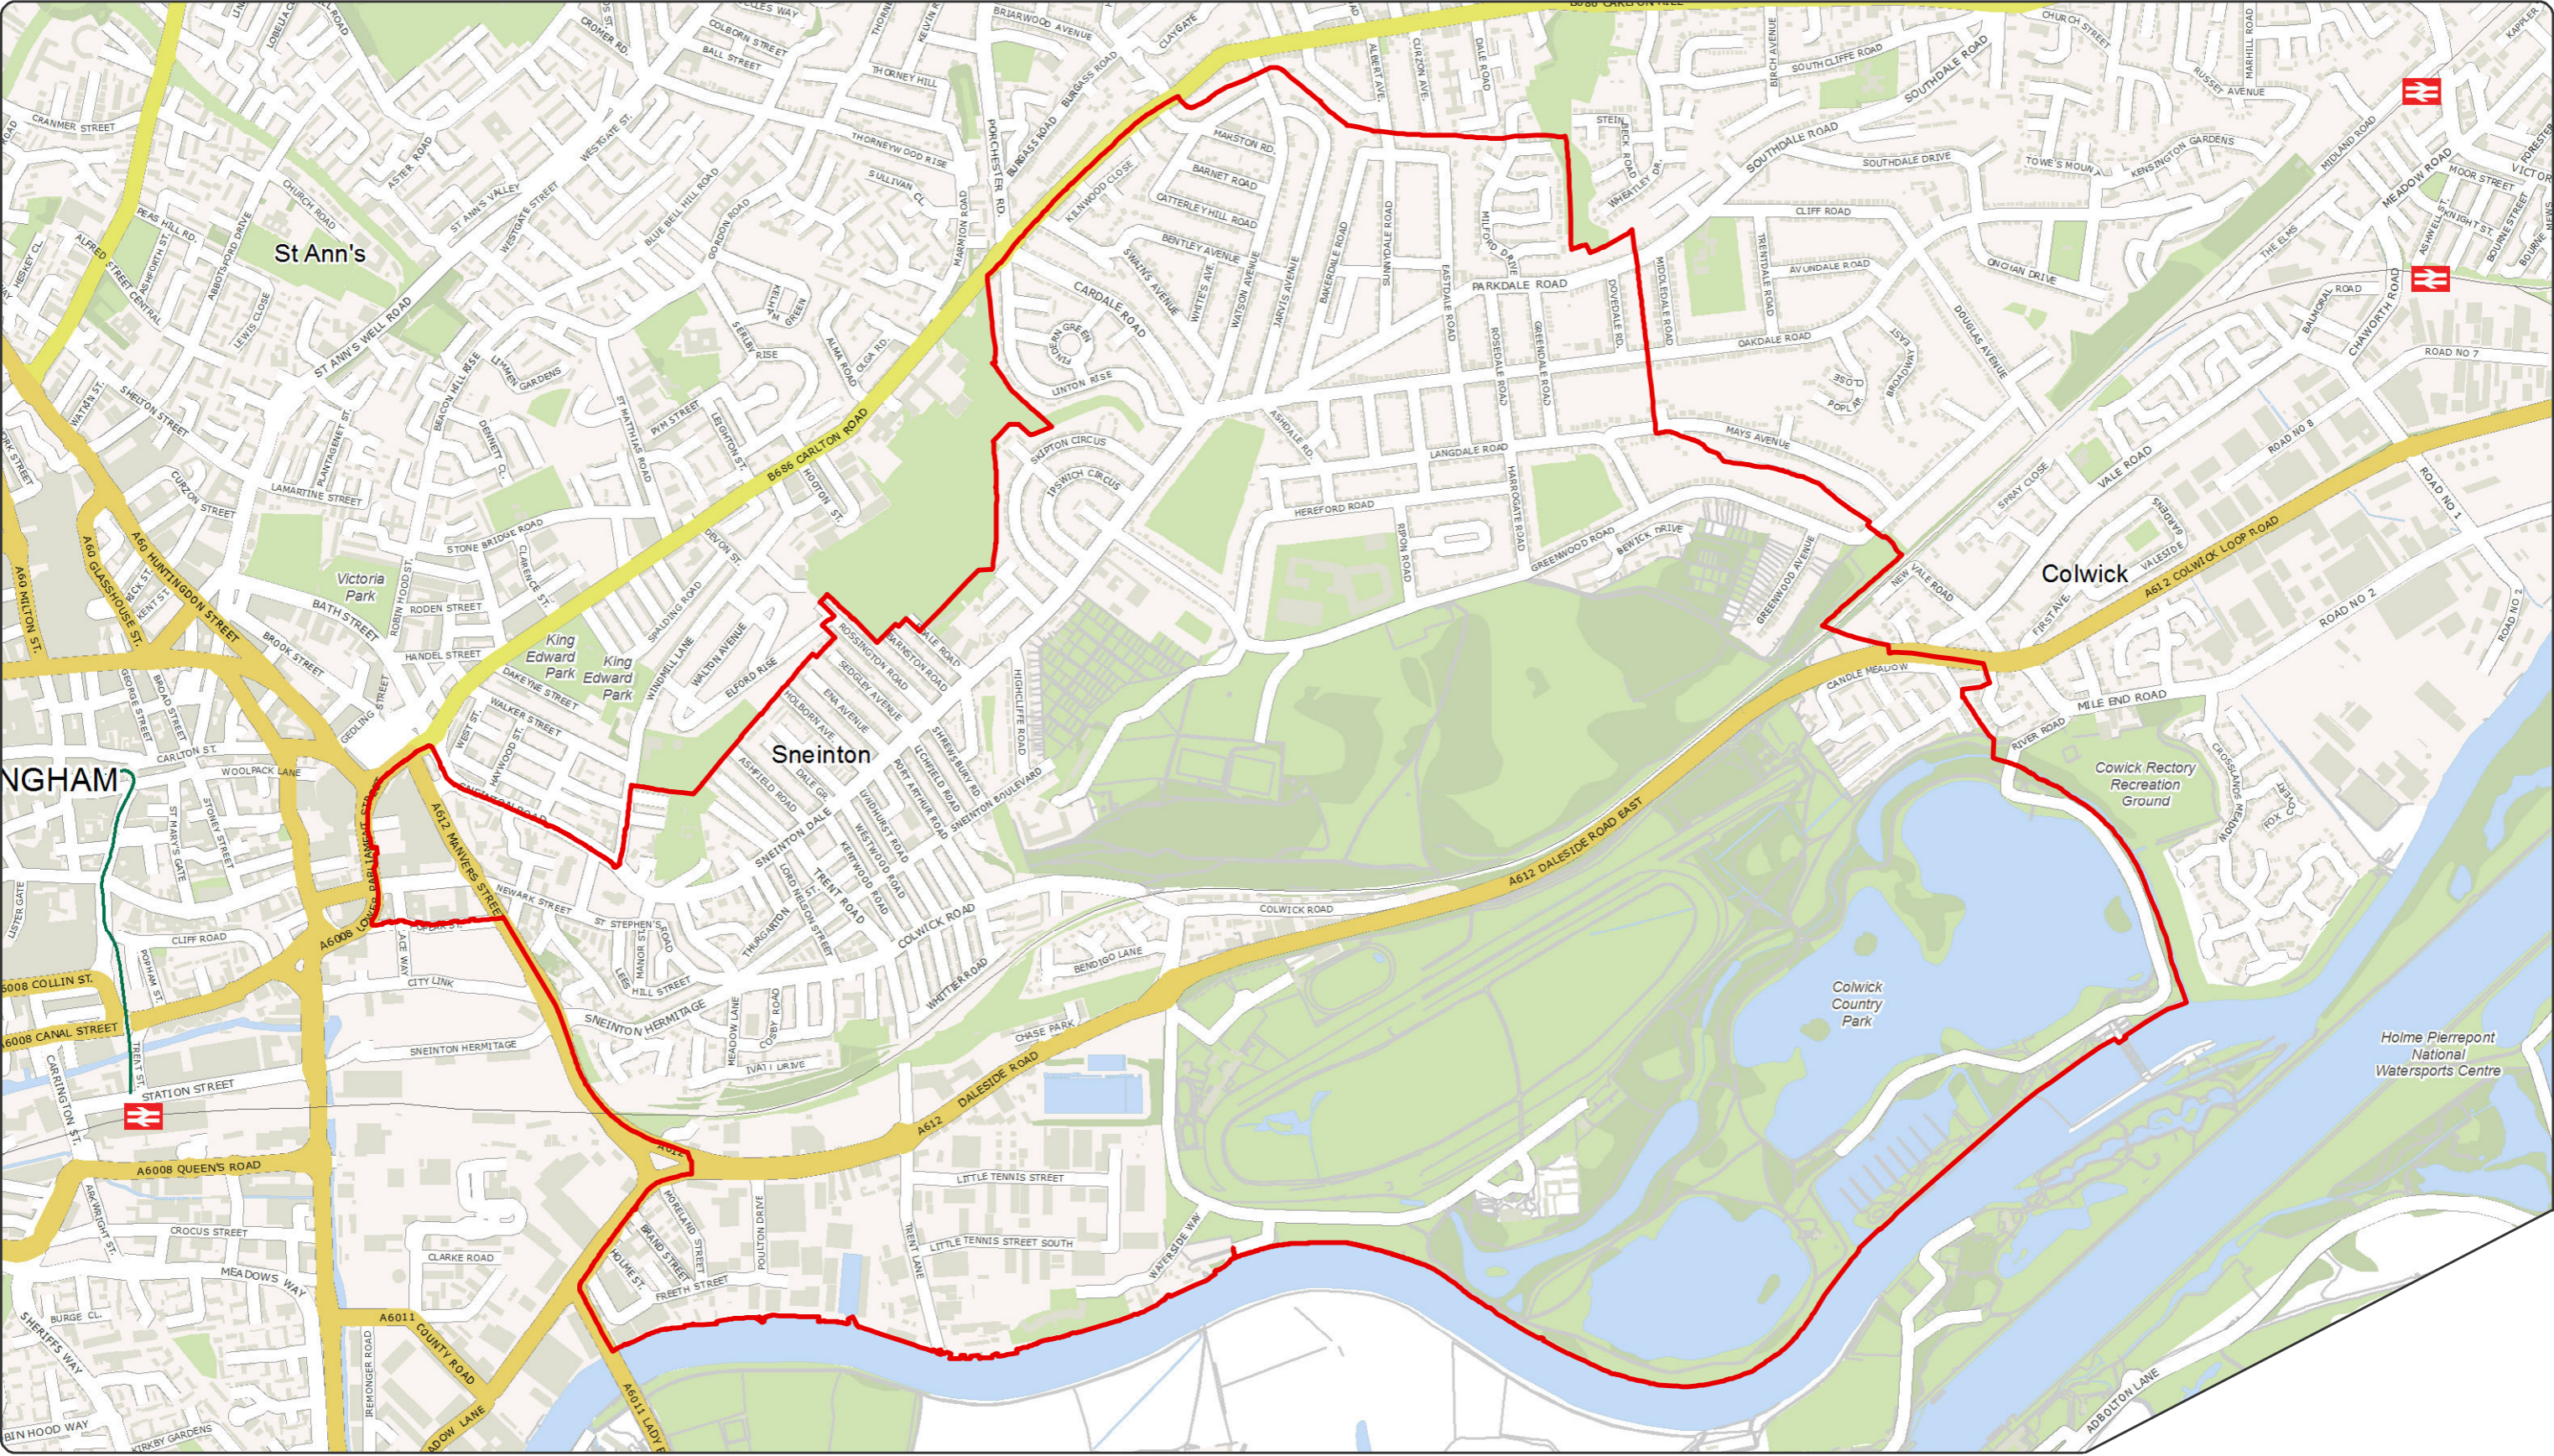

Dales Ward | 'Second Map' – Second Dog Control Order | Dog Fouling

Key

 Dales Ward

© Crown copyright and database right 2014. Ordnance Survey Licence number 100019317. L:\GIS\Projects\Cartography\00813 - DogControlOrders_Dales\A3_DogControlArea_Dales.mxd GIS Team 07/03/2014